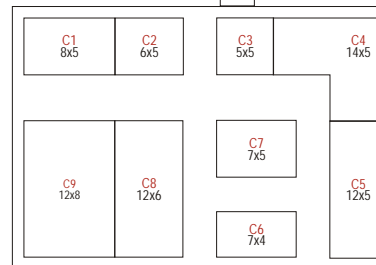

Car & SUVs Pavilion