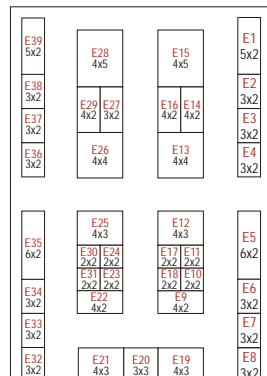

Note: All Stall Sizes in Meters