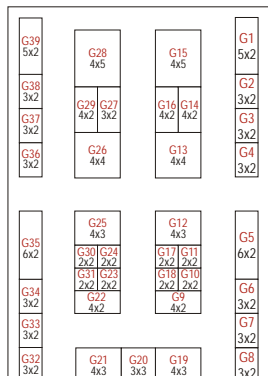

Auto Electrical & Interior Pavilion