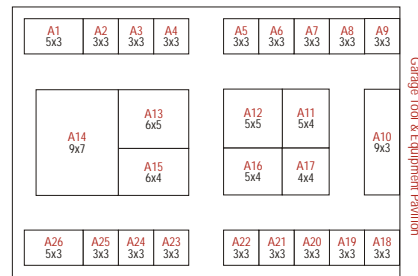

Garage Tool & Equipment Pavilion