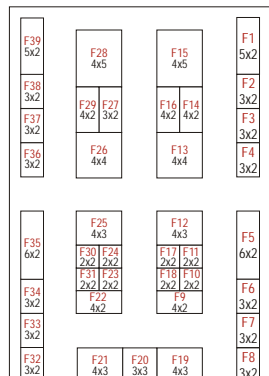

Auto Electrical & Interior Pavilion