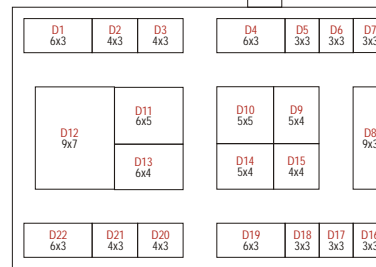

Two Wheeler Pavilion

EXIT